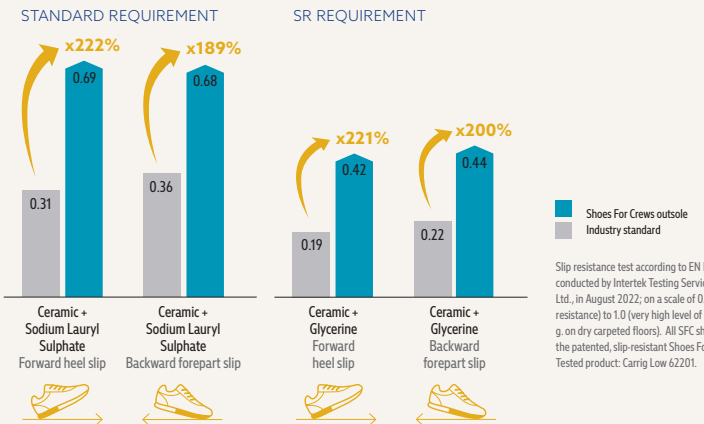

SALOON II [OB E SR]

MEN'S: 43261 BLACK

SIZE: EU 38-50, UK 5-15

OB SR CE UK EN ISO 20347:2022 [OB E SR]

- Leather upper
- WATER RESISTANT upper to temporarily repel water and keep your feet dry
- Recycled polyester lining
- Metal free

DATA GUIDE	
Certification:	EN ISO 20347:2022 [OB E SR]
Upper Material:	Leather
Lining Material:	Recycled Polyester
Midssole Material:	Recycled EVA
Outsole Material:	Rubber
Safety Toe Cap:	N/A

Click or scan QR code
To view certificate

- EXTREMELY SLIP-RESISTANT OUTSOLE
 - Exceeds the industry norm SR according to EN ISO 20344:2021 slip resistance test
- TRIPGUARD
 - Allows ease of movement between different surfaces
 - Added depth for improved durability and wear time
 - Larger surface covered by the outsole provides better slip-resistance

TESTING THE SLIP RESISTANCE OF OUR SFC OUTSOLE [EN ISO 20344:2021]

Energy absorbing heel construction

Removable cushioned insole - recycled EVA

Weight (per shoe):
451 grams
(based on size 42)

Also available: