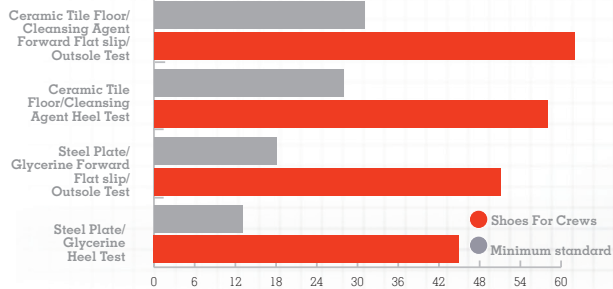

SFC GREATLY EXCEEDS INDUSTRY STANDARDS

EVOLUTION II- DATA GUIDE

Certification:	N/A
Upper Material:	Synthetic/ Nylon mesh
Lining Material:	Polyester
Midsole Material:	EVA infused
Outsole Material:	Rubber
Safety Toe Cap:	N/A
COO:	China